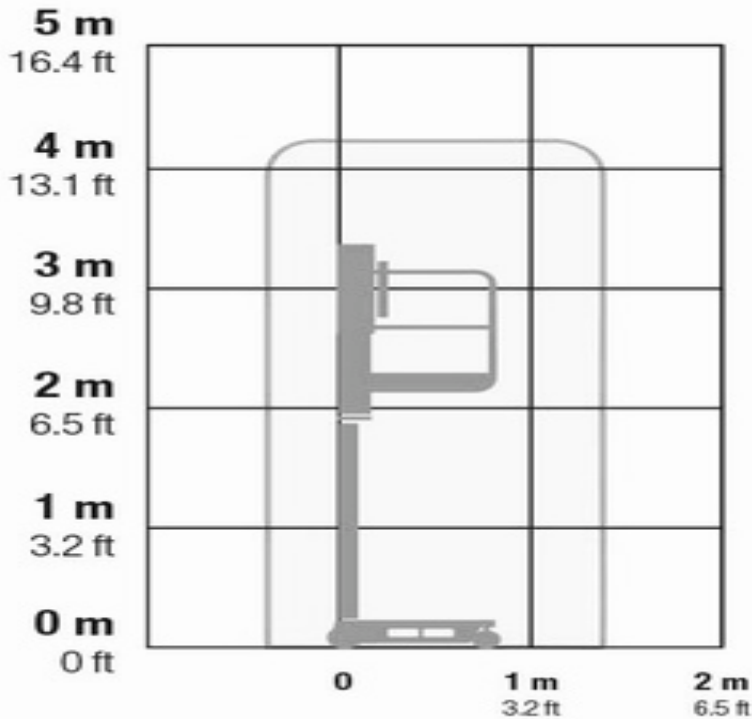

Rental code

LLA042

Machine rental classification

↕ 4.2

 150

Safety requirements

Machine specifications

Lifting propulsion	Manual
Driving propulsion	Manual
Max. working height (m)	4.2
Max. platform height (m)	2.2
Max. working outreach (m)	
Max. lifting capacity (Kg)	150
Machine weight (Kg)	305
Transport dimensions (LxWxH)	1.28 x 0.7 x 1.94
Platform dimensions (LxW)	null x null